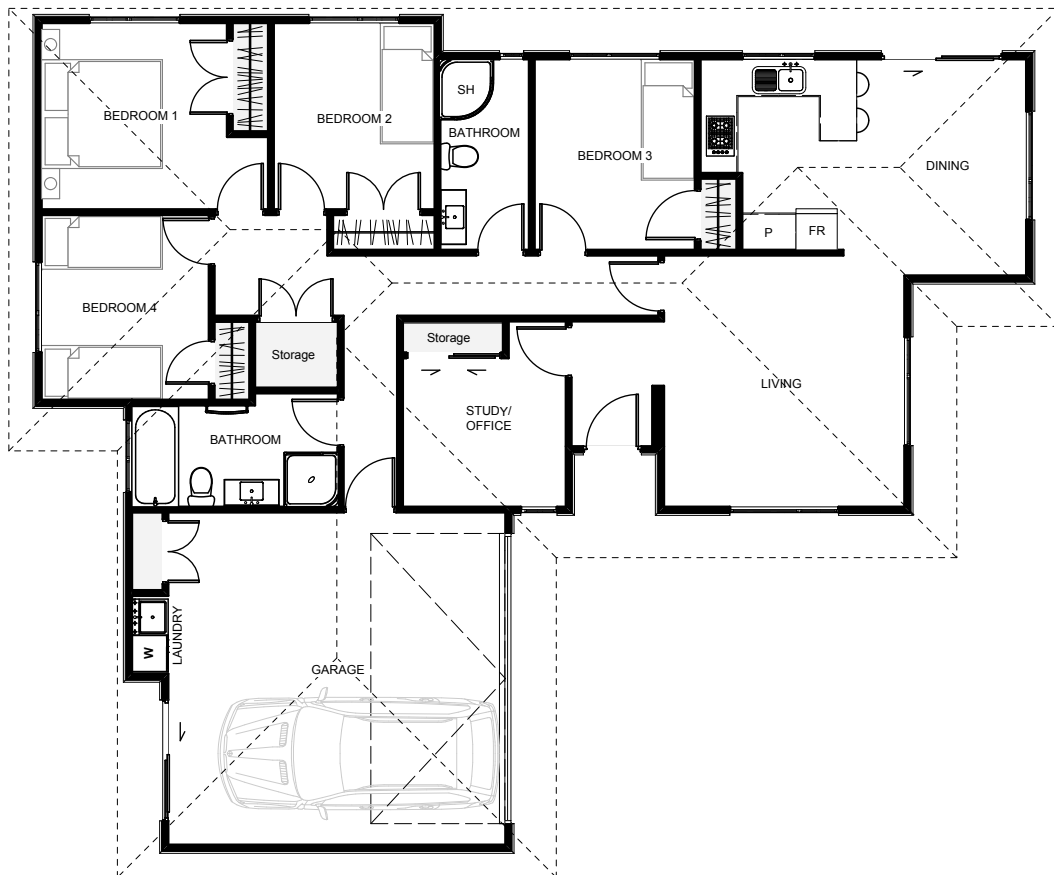

Arlington

The 'Arlington' has a well-defined living layout with the dining & living slightly offset giving both spaces a feel of form & function. If you work from home the study lends itself to a client friendly access point and has a storage cupboard otherwise this room can clearly work as another bedroom! This home also has the bonus of generous wardrobes & great storage space.

Floor Area: 112m²

 2  4+  2  16.5m  13.8m

Contact

Adam 027 696 8462

Email: adam@thomsonhomes.co.nz

Visit us: www.thomsonhomes.co.nz