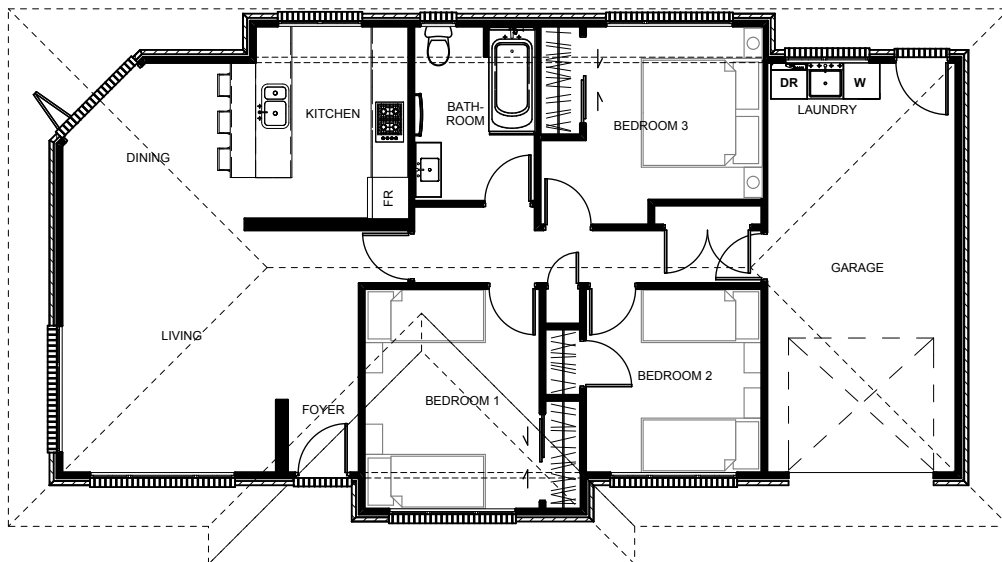

# Denton

The 'Denton' is a traditional brick home which is compact & simple in form with all necessities needed for today's living standards. The kitchen, dining & living flow seamlessly throughout the main living space and out onto the outdoor living which gives cover from the cantilevered roof corner. Internal garage access and plenty of storage cupboards makes this a smart build for anyone.

Floor Area: 110m<sup>2</sup>

 1  3  1  15.0m  8.2m